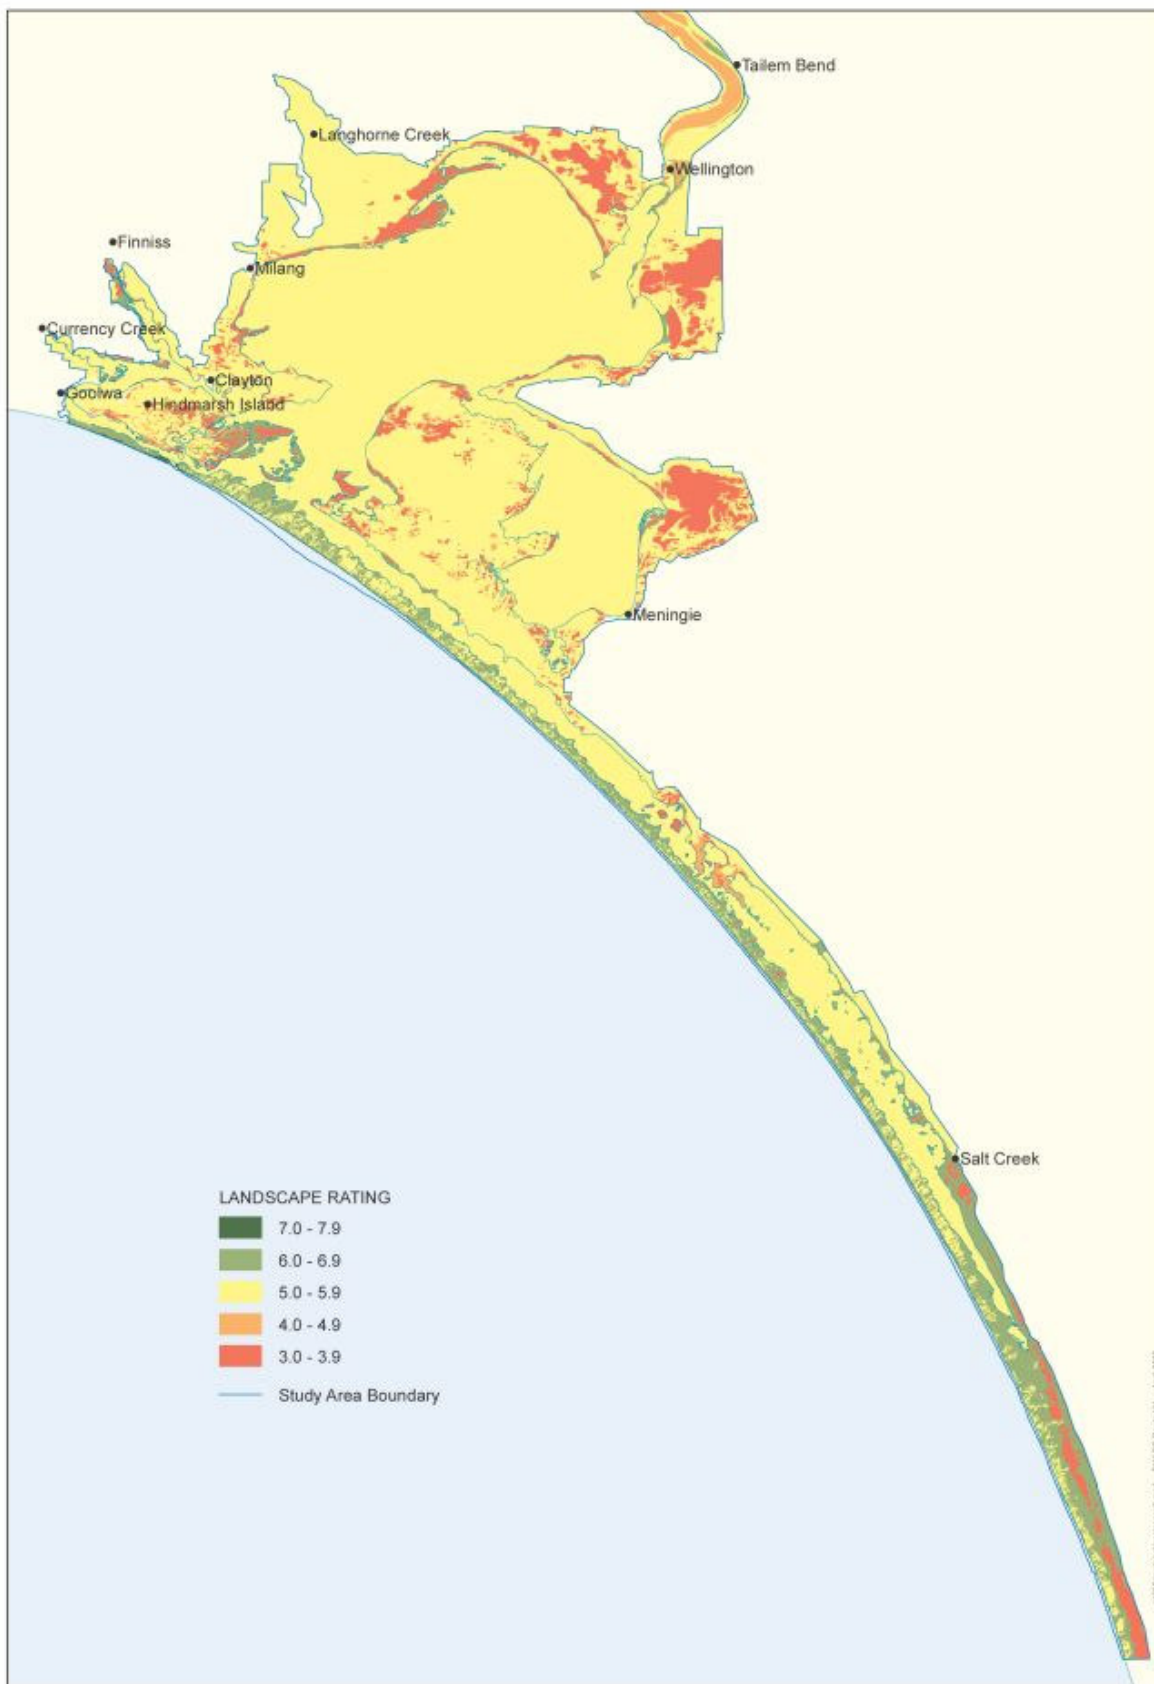

Overland Corner to Border

See Disclaimer and Notes on Scenic Quality Map inside Report frontpiece.

The Maps of Scenic Quality were generated by Resource Information Group, Department of Water, Land and Biodiversity Conservation

Lakes Alexandrina and Albert and the Coorong